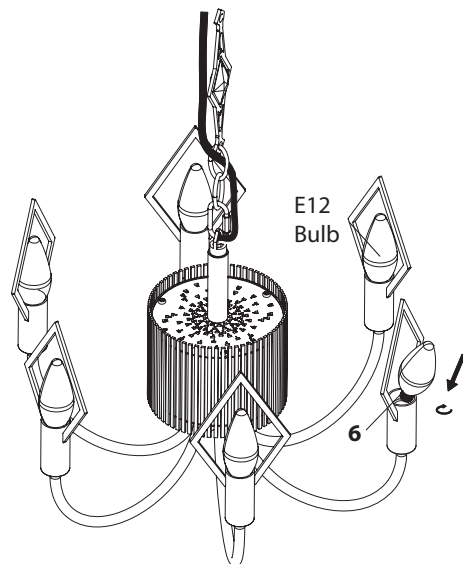

 **SCHONBEK** | 1870

LAURELINE S27536/22-___O

THIS DESIGN IS THE PROPRIETARY
TRADE DRESS/TRADEMARK OF
W SCHONBEK LLC.

 **SCHONBEK** | 1870

									
S27536: 360W Max S27522: 240W Max		120V							

WWW.SCHONBEK.COM/INSTALLATIONMANUAL

All electrical components must be installed by a licensed electrician in accordance with the National Electric Code and the appropriate local electrical codes.

No:	S27536 Quantity	S27522 Quantity
01	12	12
02	12	12
03	12	8
04	12	8
05	12	8
06	12	6
07	10	4
08	10	N/A
09	8	N/A
10	6	N/A
11	4	N/A

Note:if a longer length is needed, you can purchase pendant chain parts

Note:Trim sectors may have shifted during shipment and could require adjustment

S27536 Trim sectors

S27522 Trim sectors