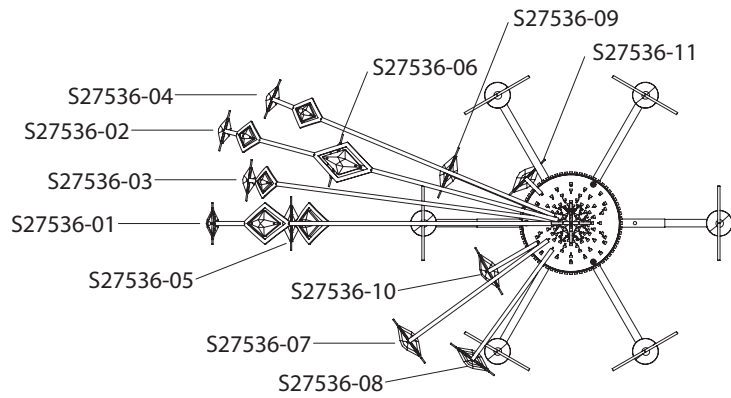

 **SCHONBEK** | 1870

LAURELINE S27536/22-___O

THIS DESIGN IS THE PROPRIETARY
TRADE DRESS/TRADEMARK OF
W SCHONBEK LLC.

 **SCHONBEK** | 1870

									
S27536: 360W Max S27522: 240W Max		120V							

WWW.SCHONBEK.COM/INSTALLATIONMANUAL

All electrical components must be installed by a licensed electrician in accordance with the National Electric Code and the appropriate local electrical codes.

No:	S27536 Quantity	S27522 Quantity
01	12	12
02	12	12
03	12	8
04	12	8
05	12	8
06	12	6
07	10	4
08	10	N/A
09	8	N/A
10	6	N/A
11	4	N/A

Note:if a longer length is needed, you can purchase pendant chain parts

Note:Trim sectors may have shifted during shipment and could require adjustment

S27536 Trim sectors

S27522 Trim sectors