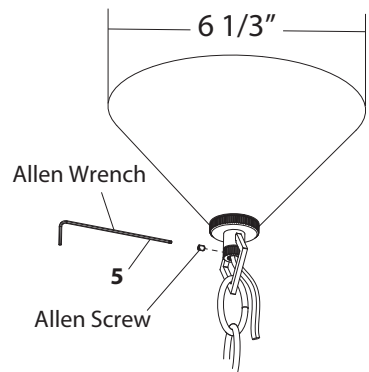

 **SCHONBEK** | 1870

LAURELINE S27536/22-___O

THIS DESIGN IS THE PROPRIETARY
TRADE DRESS/TRADEMARK OF
W SCHONBEK LLC.

 **SCHONBEK** | 1870

									
S27536: 360W Max S27522: 240W Max		120V							

WWW.SCHONBEK.COM/INSTALLATIONMANUAL

All electrical components must be installed by a licensed electrician in accordance with the National Electric Code and the appropriate local electrical codes.

No:	S27536 Quantity	S27522 Quantity
01	12	12
02	12	12
03	12	8
04	12	8
05	12	8
06	12	6
07	10	4
08	10	N/A
09	8	N/A
10	6	N/A
11	4	N/A

Note:if a longer length is needed, you can purchase pendant chain parts

Note:Trim sectors may have shifted during shipment and could require adjustment

S27536 Trim sectors

S27522 Trim sectors