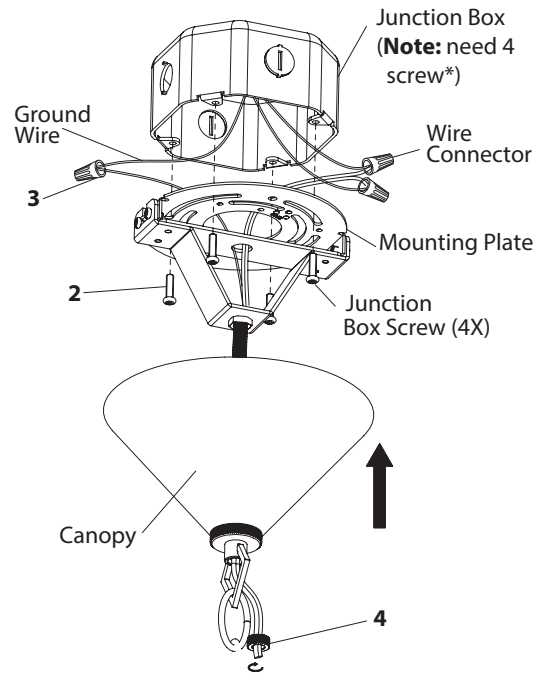

 **SCHONBEK** | 1870

LAURELINE S27536/22-___O

THIS DESIGN IS THE PROPRIETARY
TRADE DRESS/TRADEMARK OF
W SCHONBEK LLC.

 **SCHONBEK** | 1870

									
S27536: 360W Max S27522: 240W Max		120V							

WWW.SCHONBEK.COM/INSTALLATIONMANUAL

All electrical components must be installed by a licensed electrician in accordance with the National Electric Code and the appropriate local electrical codes.

No:	S27536 Quantity	S27522 Quantity
01	12	12
02	12	12
03	12	8
04	12	8
05	12	8
06	12	6
07	10	4
08	10	N/A
09	8	N/A
10	6	N/A
11	4	N/A

Note:if a longer length is needed, you can purchase pendant chain parts

Note:Trim sectors may have shifted during shipment and could require adjustment

S27536 Trim sectors

S27522 Trim sectors