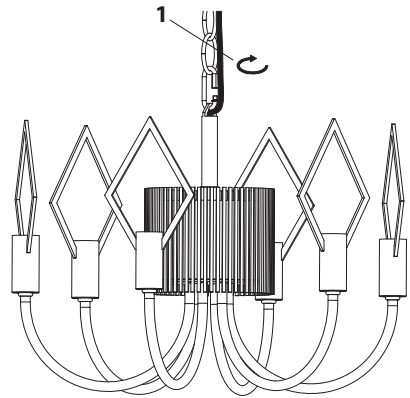

 **SCHONBEK** | 1870

LAURELINE S27536/22-___O

THIS DESIGN IS THE PROPRIETARY
TRADE DRESS/TRADEMARK OF
W SCHONBEK LLC.

 **SCHONBEK** | 1870

									
S27536: 360W Max S27522: 240W Max		120V							

WWW.SCHONBEK.COM/INSTALLATIONMANUAL

All electrical components must be installed by a licensed electrician in accordance with the National Electric Code and the appropriate local electrical codes.

No:	S27536 Quantity	S27522 Quantity
01	12	12
02	12	12
03	12	8
04	12	8
05	12	8
06	12	6
07	10	4
08	10	N/A
09	8	N/A
10	6	N/A
11	4	N/A

Note:if a longer length is needed, you can purchase pendant chain parts

Note:Trim sectors may have shifted during shipment and could require adjustment

S27536 Trim sectors

S27522 Trim sectors