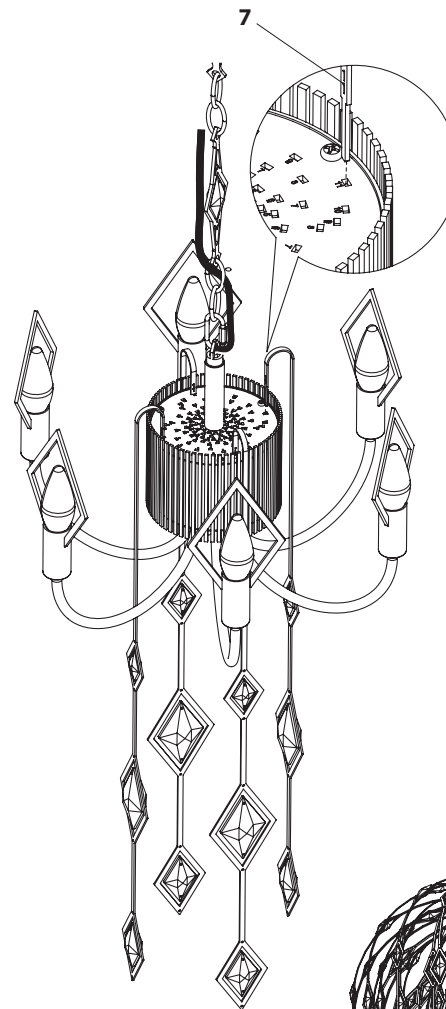

No:	S27536 Quantity	S27522 Quantity
01	12	12
02	12	12
03	12	8
04	12	8
05	12	8
06	12	6
07	10	4
08	10	N/A
09	8	N/A
10	6	N/A
11	4	N/A