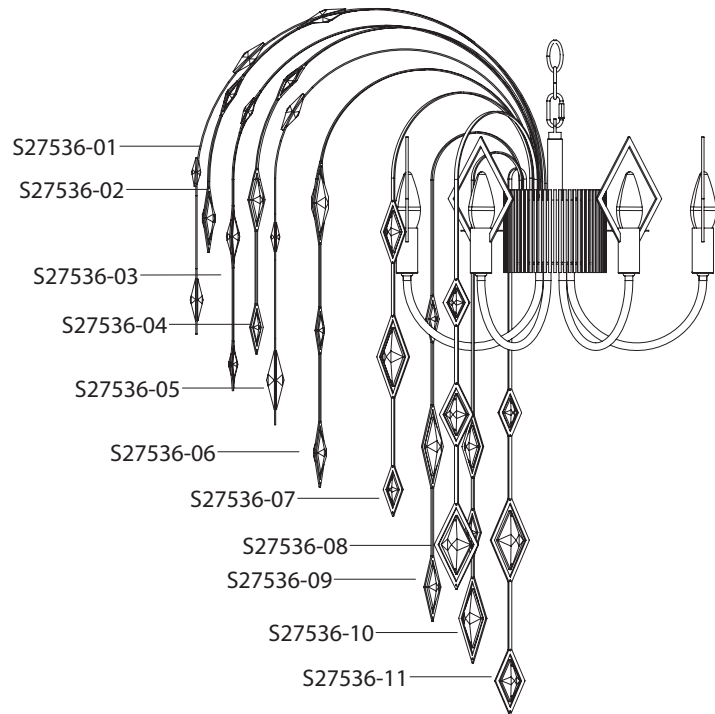

 **SCHONBEK** | 1870

LAURELINE S27536/22-___O

THIS DESIGN IS THE PROPRIETARY
TRADE DRESS/TRADEMARK OF
W SCHONBEK LLC.

 **SCHONBEK** | 1870

									
S27536: 360W Max S27522: 240W Max		120V							

WWW.SCHONBEK.COM/INSTALLATIONMANUAL

All electrical components must be installed by a licensed electrician in accordance with the National Electric Code and the appropriate local electrical codes.

No:	S27536 Quantity	S27522 Quantity
01	12	12
02	12	12
03	12	8
04	12	8
05	12	8
06	12	6
07	10	4
08	10	N/A
09	8	N/A
10	6	N/A
11	4	N/A

Note:if a longer length is needed, you can purchase pendant chain parts

Note:Trim sectors may have shifted during shipment and could require adjustment

S27536 Trim sectors

S27522 Trim sectors