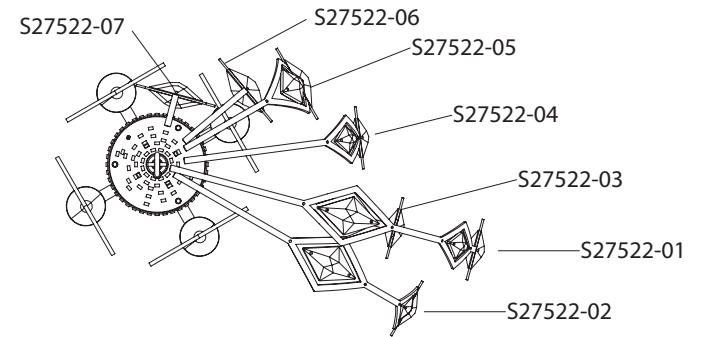

 **SCHONBEK** | 1870

LAURELINE S27536/22-___O

THIS DESIGN IS THE PROPRIETARY
TRADE DRESS/TRADEMARK OF
W SCHONBEK LLC.

 **SCHONBEK** | 1870

									
S27536: 360W Max S27522: 240W Max		120V							

WWW.SCHONBEK.COM/INSTALLATIONMANUAL

All electrical components must be installed by a licensed electrician in accordance with the National Electric Code and the appropriate local electrical codes.

No:	S27536 Quantity	S27522 Quantity
01	12	12
02	12	12
03	12	8
04	12	8
05	12	8
06	12	6
07	10	4
08	10	N/A
09	8	N/A
10	6	N/A
11	4	N/A

Note:if a longer length is needed, you can purchase pendant chain parts

Note:Trim sectors may have shifted during shipment and could require adjustment

S27536 Trim sectors

S27522 Trim sectors