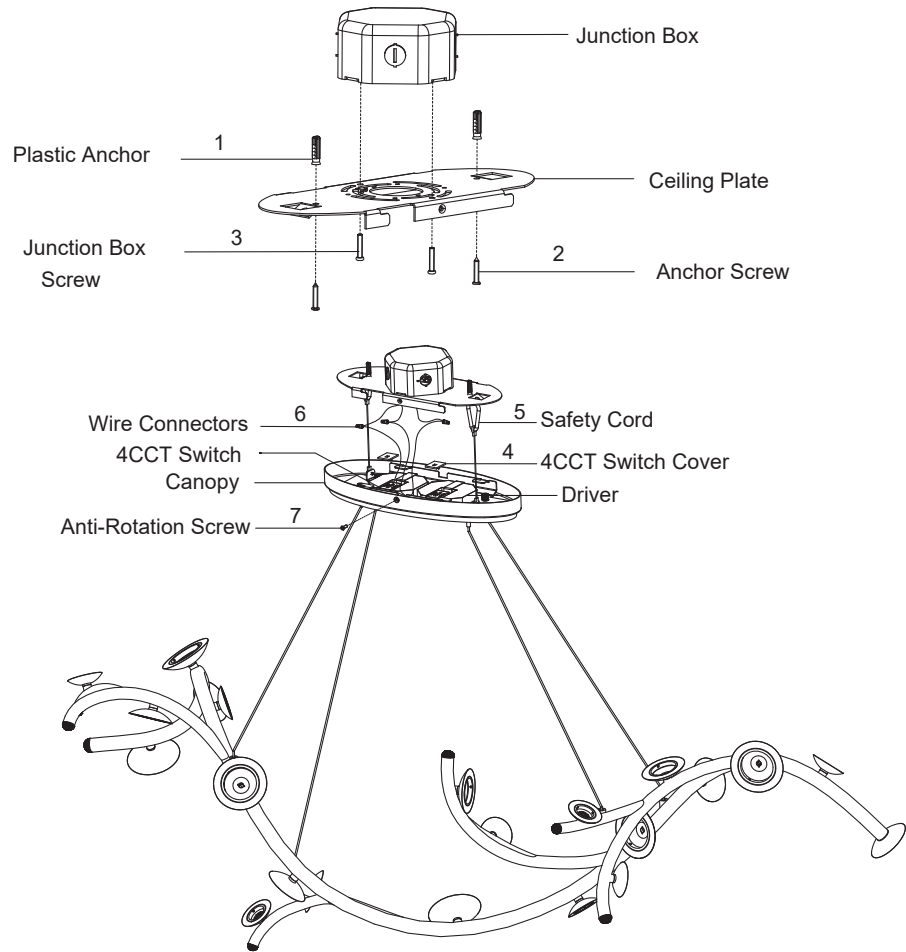

FOREVER
SCHONBEK

AUDACITY
SJ22557-__ _R

THIS DESIGN IS THE PROPRIETARY
TRADE DRESS/TRADEMARK OF
W SCHONBEK LLC.

FOREVER
SCHONBEK

All electrical components must be installed by a licensed electrician in accordance with the National Electric Code and the appropriate local electrical codes. Fixture must be assembled per the provided instructions. Altering number of crystal modules may cause product failure and will void warranty.

Wiring

Fixture Wires Black or Smooth	House Wires Black (Live)
Fixture Wires White or Ribbed	House Wires White (Neutral)
Fixture Wires Bare wire (Ground)	House Wires Green or Bare Copper (Ground)